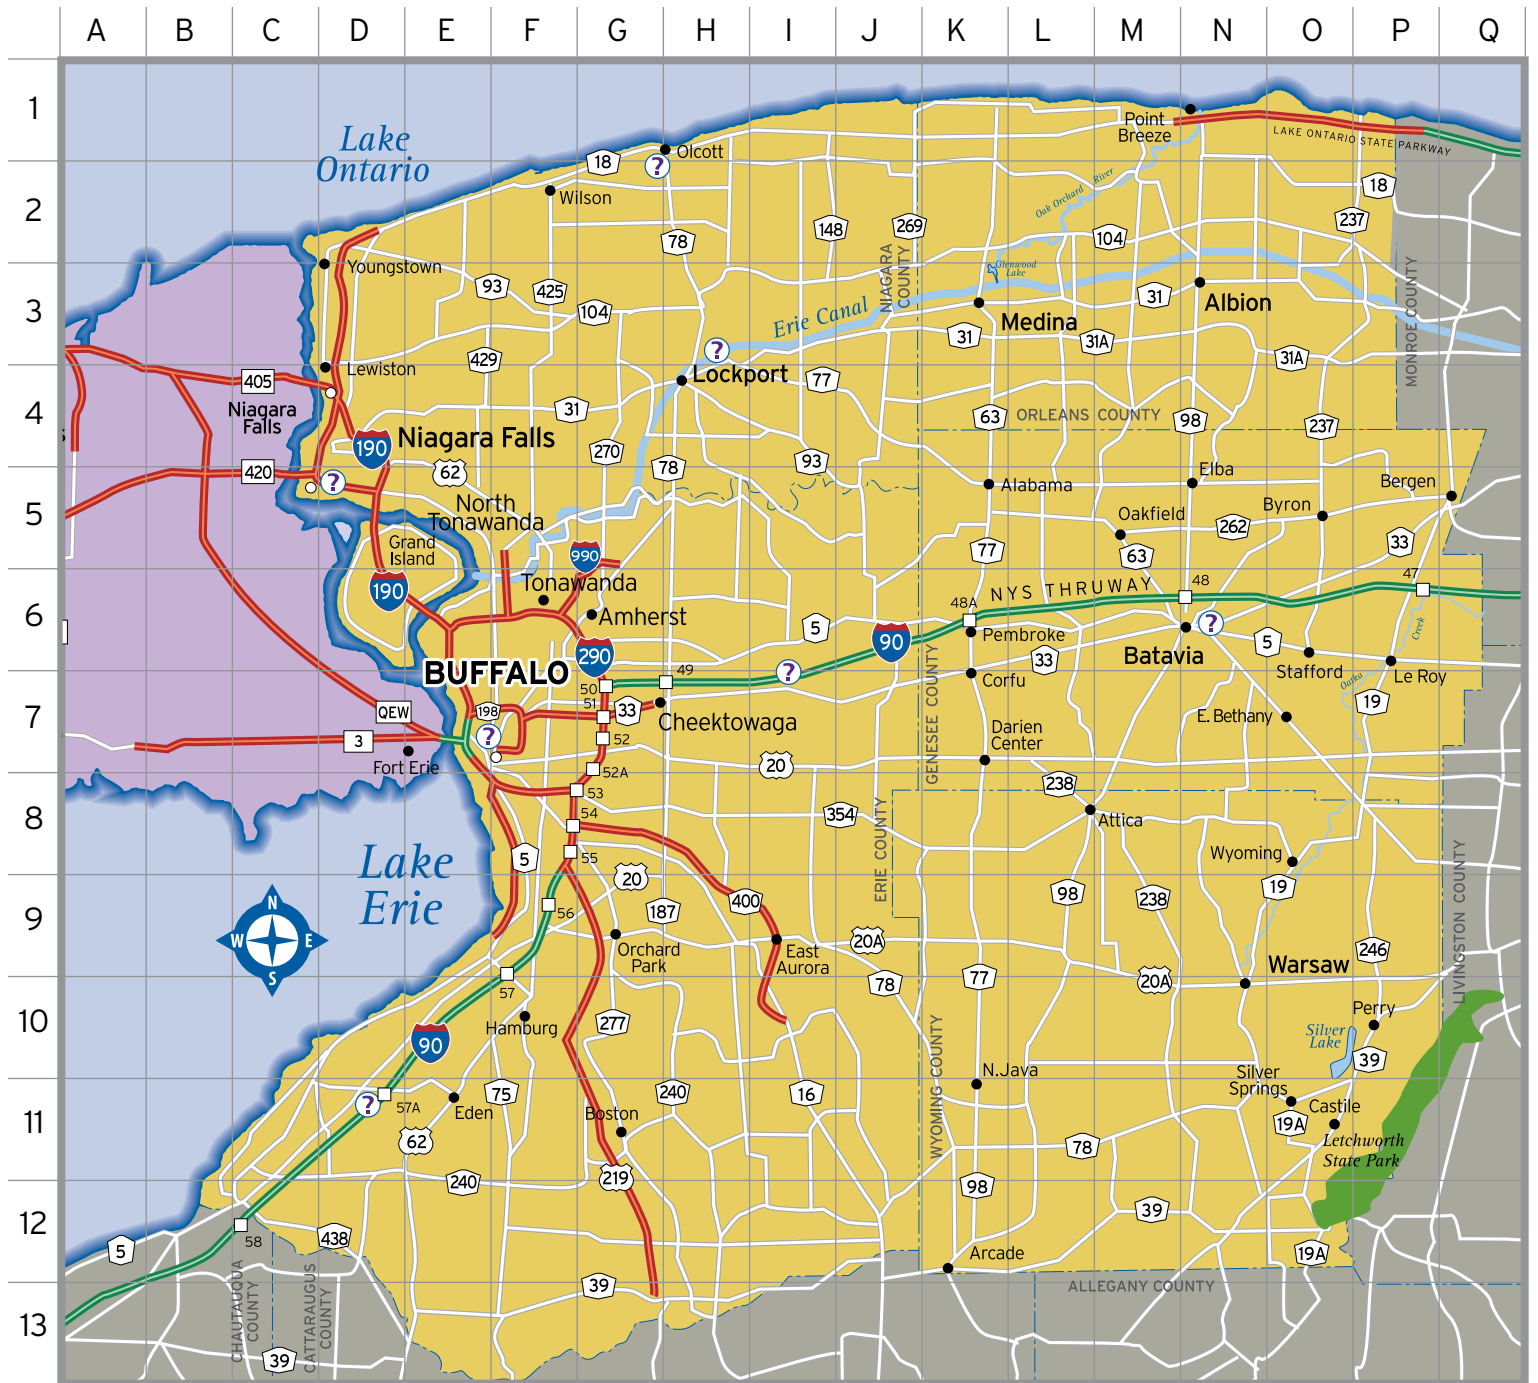

Maps

 Visitor Information Center

GREATER NIAGARA REGION MAP - GN

Visitor Information Center

DOWNTOWN BUFFALO MAP - DT

Visitor Information Center

CITY OF BUFFALO MAP - BF